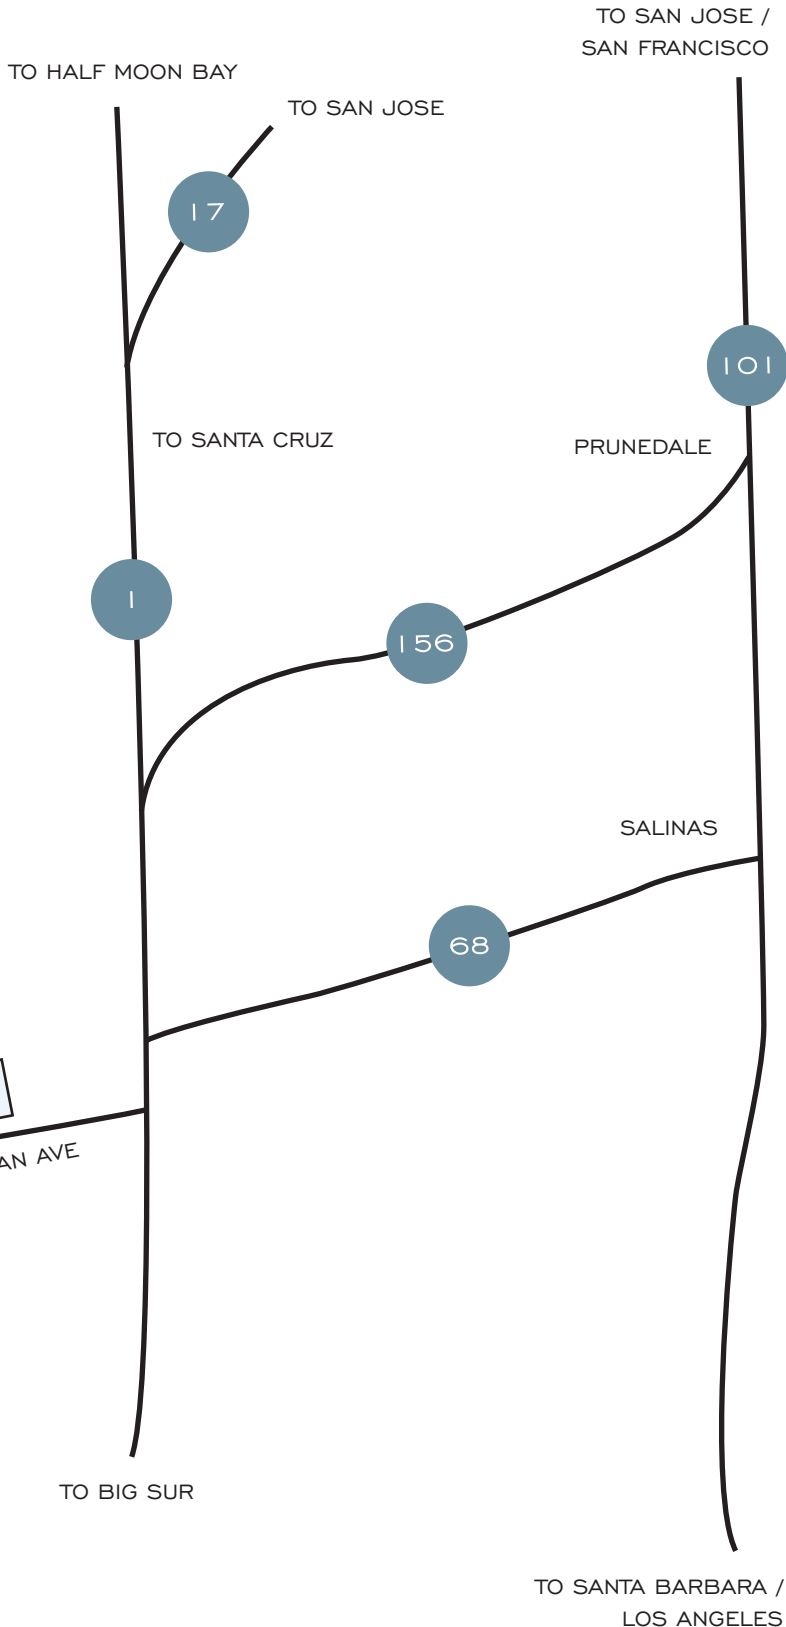

### DIRECTIONS FROM SAN FRANCISCO

Take Hwy 280 South to Hwy 85 in Mountain View.

Take Hwy 85 South to Hwy 101 South towards Gilroy.

Continue on 101 South to Prunedale.

In Prunedale, take Hwy 156 West - Monterey Peninsula exit. Hwy 156 West will connect you to Hwy 1 South. Take the Ocean Avenue exit from Hwy 1 to Carmel-by-the-Sea.

Take Highway 1 South to the Ocean Avenue/Carmel Exit.

For a more scenic drive, from Hwy 85 take Hwy 17 south towards Santa Cruz.

In Santa Cruz take Hwy 1 south towards the Monterey Peninsula/Carmel

### DIRECTIONS FROM LOS ANGELES

Take Hwy 101 N to Hwy 68 - Monterey Peninsula exit.

Follow Hwy 68 to Hwy 1 South.

Take the Ocean Avenue exit from Hwy 1 to Carmel-by-the-Sea.

TO SAN JOSE /  
SAN FRANCISCO

TO HALF MOON BAY

TO SAN JOSE

TO SANTA CRUZ

PRUNEDALE

SALINAS

TO BIG SUR

TO SANTA BARBARA /  
LOS ANGELES