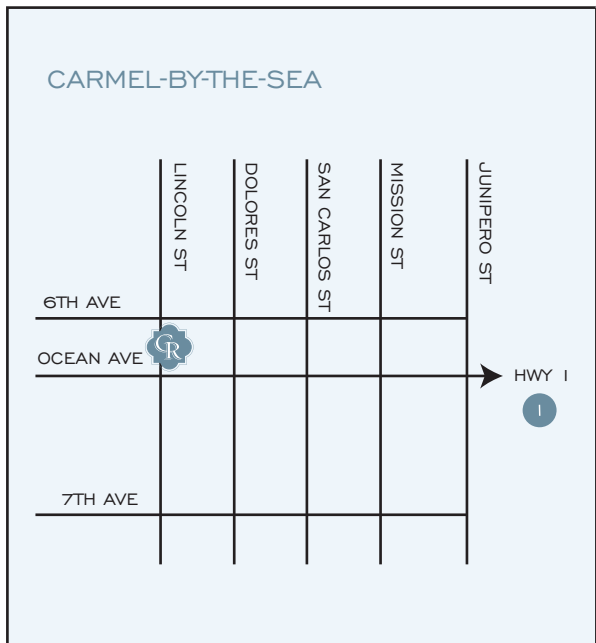

### DIRECTIONS FROM SAN FRANCISCO

Take Hwy 280 South to Hwy 85 in Mountain View.

Take Hwy 85 South to Hwy 101 South towards Gilroy.

Continue on 101 South to Prunedale.

In Prunedale, take Hwy 156 West - Monterey Peninsula exit. Hwy 156 West will connect you to Hwy 1 South. Take the Ocean Avenue exit from Hwy 1 to Carmel-by-the-Sea.

Take Highway 1 South to the Ocean Avenue/Carmel Exit.

For a more scenic drive, from Hwy 85 take Hwy 17 south towards Santa Cruz.

In Santa Cruz take Hwy 1 south towards the Monterey Peninsula/Carmel

### DIRECTIONS FROM LOS ANGELES

Take Hwy 101 N to Hwy 68 - Monterey Peninsula exit.

Follow Hwy 68 to Hwy 1 South.

Take the Ocean Avenue exit from Hwy 1 to Carmel-by-the-Sea.

TO SAN JOSE /  
SAN FRANCISCO

TO HALF MOON BAY

TO SAN JOSE

TO SANTA CRUZ

PRUNEDALE

SALINAS

TO BIG SUR

TO SANTA BARBARA /  
LOS ANGELES